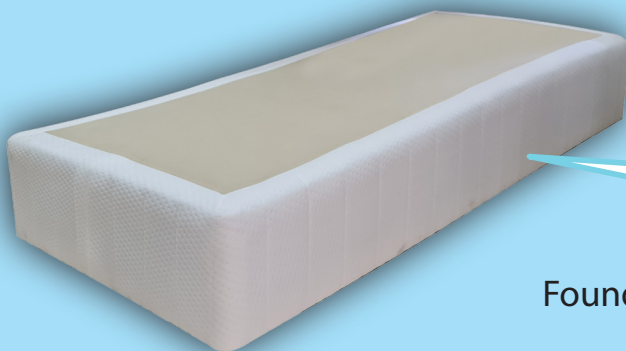

Beautyrest

HOSPITALITY

| ITEM CODE | DESCRIPTION | PRICE VAT INC |
|-----------|--|---------------|
| 903MHL33S | Hotel Luxury Mattress XL 91x200 | Rs 23,000 |
| 903MHL32J | Hotel Luxury Mattress XL 160x200 | Rs 35,000 |
| 903MHL32Q | Hotel Luxury Mattress XL 180x200 | Rs 40,000 |
| 903MHL32K | Hotel Luxury Mattress XL 200x200 | Rs 45,000 |
| 903MUF33S | Universal Foundations XL Bed Base 91x200 | Rs 7,000 |