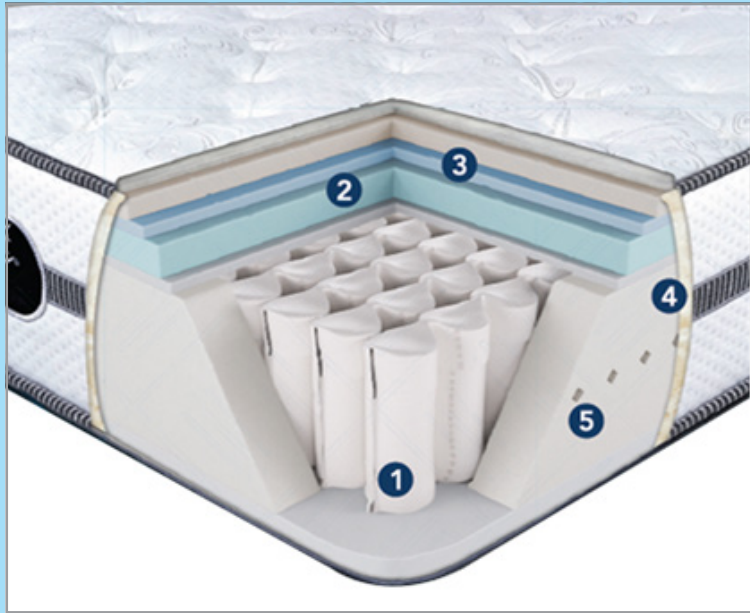

### CONFORMING SUPPORT

- 1** **Legendary Beautyrest® Pocketed Coil® Technology:**  
Helps provide conforming back support and motion separation for undisturbed sleep

### COMFORT

- 2** **High Density Simmons Beauty Foam®:**  
Helps provide exceptional surface contouring, cushioning and conformability
- 3** **AirCool® Comfort Foam®:**  
Provides support and adds softness to the level of comfort

### TEMPERATURE MANAGEMENT

- 4** **Wool Fiber:**  
Dissipates heat away from the sleep surface to help maintain an ideal sleep temperature
- 5** **AirCool® BeautyEdge™ Foam:**  
Designed to enhance airflow through the mattress and offers support and stability right to the edge