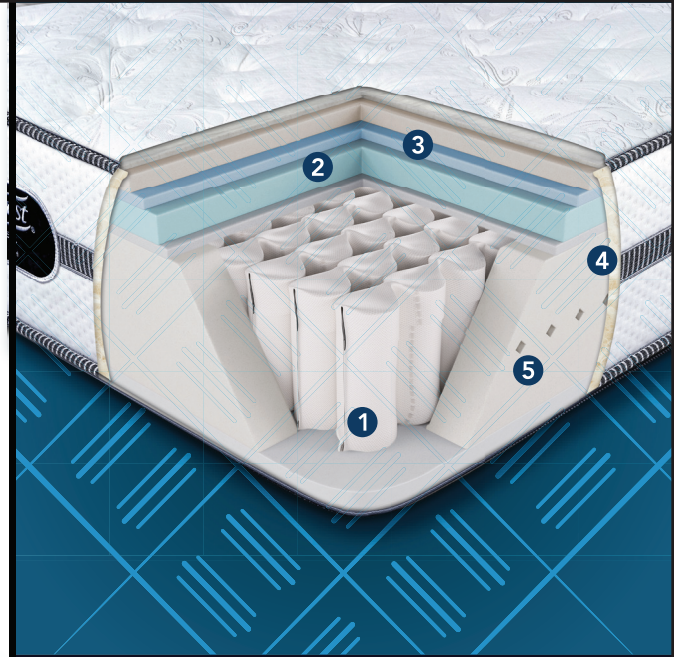

CLASSIC®

CONFORMING SUPPORT

- 1** **Legendary Beautyrest® Pocketed Coil® Technology:**
Helps provide conforming back support and motion separation for undisturbed sleep

COMFORT

- 2** **High Density Simmons Beauty Foam®:**
Helps provide exceptional surface contouring, cushioning and conformability
- 3** **AirCool® Comfort Foam®:**
Provides support and adds softness to the level of comfort