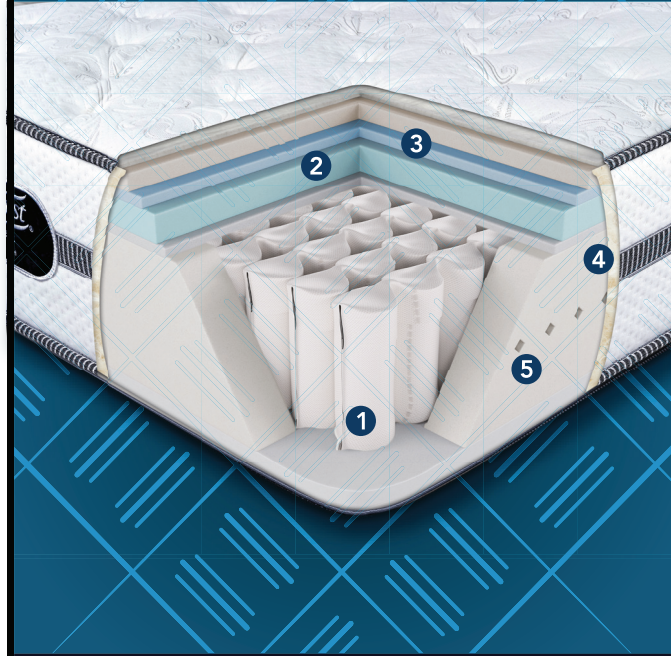

CLASSIC®

CONFORMING SUPPORT

- 1 **Legendary Beautyrest® Pocketed Coil® Technology:**
Helps provide conforming back support and motion separation for undisturbed sleep

COMFORT

- 2 **High Density Simmons Beauty Foam®:**
Helps provide exceptional surface contouring, cushioning and conformability
- 3 **AirCool® Comfort Foam®:**
Provides support and adds softness to the level of comfort

TEMPERATURE MANAGEMENT

- 4 **Wool Fiber:**
Dissipates heat away from the sleep surface to help maintain an ideal sleep temperature
- 5 **AirCool® BeautyEdge™ Foam:**
Designed to enhance airflow through the mattress and offers support and stability right to the edge